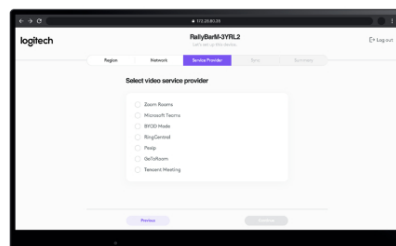

Simplify device setup with Local Network Access

Now you can easily configure your meeting room devices right out of the box with Local Network Access (LNA). Previously only available as a beta feature for Rally Bar and Rally Bar Mini, LNA is now available for all CollabOS devices including RoomMate, Tap Scheduler, and Tap IP.