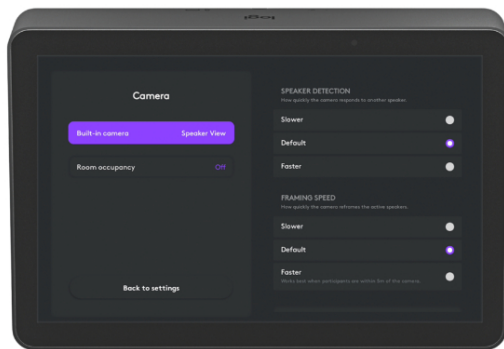

LNA provides access to device settings through a web browser using a computer connected to the same local network, greatly simplifying setup and deployment of video conferencing cameras and devices. You can upload network certificates, adjust camera and audio settings, change network settings, view system information, and more.

With more video-enabled rooms, employees can easily collaborate with anyone, anywhere. To get started with LNA, [check out our quick setup guide](#).

Unlock advanced camera controls for more equitable meetings

Everyone must have a seat at the table in order for hybrid meetings to be equitable, so responsive and adaptable video is crucial in today's meeting rooms. Here's how CollabOS 1.6 helps:

- External camera support: Zoom Rooms powered by Rally Bar and Rally Bar Mini, now allow you to connect and use either Rally Camera or MeetUp as an external camera. RoomMate now allows you to connect up to 2 external cameras. Camera switching and pan-tilt-zoom (PTZ) controls allow in-room participants to highlight what's important for remote participants.

These advanced camera features enhance collaboration and productivity in hybrid meetings by giving in-room attendees more flexibility to show what's relevant to their remote peers.

- RightSight 2 camera speed controls: RightSight 2 introduced automatic speaker-framing to make meetings more equitable. Now, IT admins can also adjust how quickly RightSight 2 pans and zooms between speakers, both in Speaker View and in Group View. This setting allows you to speed up or slow down camera transitions as different people begin or finish talking.

This means IT can customize each meeting space to fit your organization's needs and meeting habits. Employees, on the other hand, can enjoy conversations that feel natural and productive.

Simplify Tap installation with auto-rotate

When you update Rally Bar, Rally Bar Mini, and RoomMate, your Logitech Tap screen can be set to automatically rotate to the correct orientation, whether you're using a table or riser mount, or mounting on a wall. This ensures that the screen is always in the right orientation to be read by users.

Always getting better

We're always enhancing and improving Logitech video collaboration devices and software with security features and performance updates so your organization's employees can run more effective, equitable meetings — and you can reclaim your time and peace of mind.

What's next? Update your Logitech video collaboration devices using Sync now, or with Microsoft Teams admin center and Zoom Device Management as the updates become available.

Or, for full details on new features, updates, and improvements in CollabOS 1.6, see the following release notes:

1. [Rally Bar and Rally Bar Mini](#)
2. [RoomMate](#)
3. [Tap IP](#)
4. [Tap Scheduler](#)

SHARE THIS POST

[« Play for the Planet: An Update on Logitech G](#) [GET READY TO RACE WITH Gran Turismo 7 AND SUSTAINABILITY EFFORTS](#) [TRUEFORCE »](#)

Author

Logitech
[View all posts by Logitech →](#)